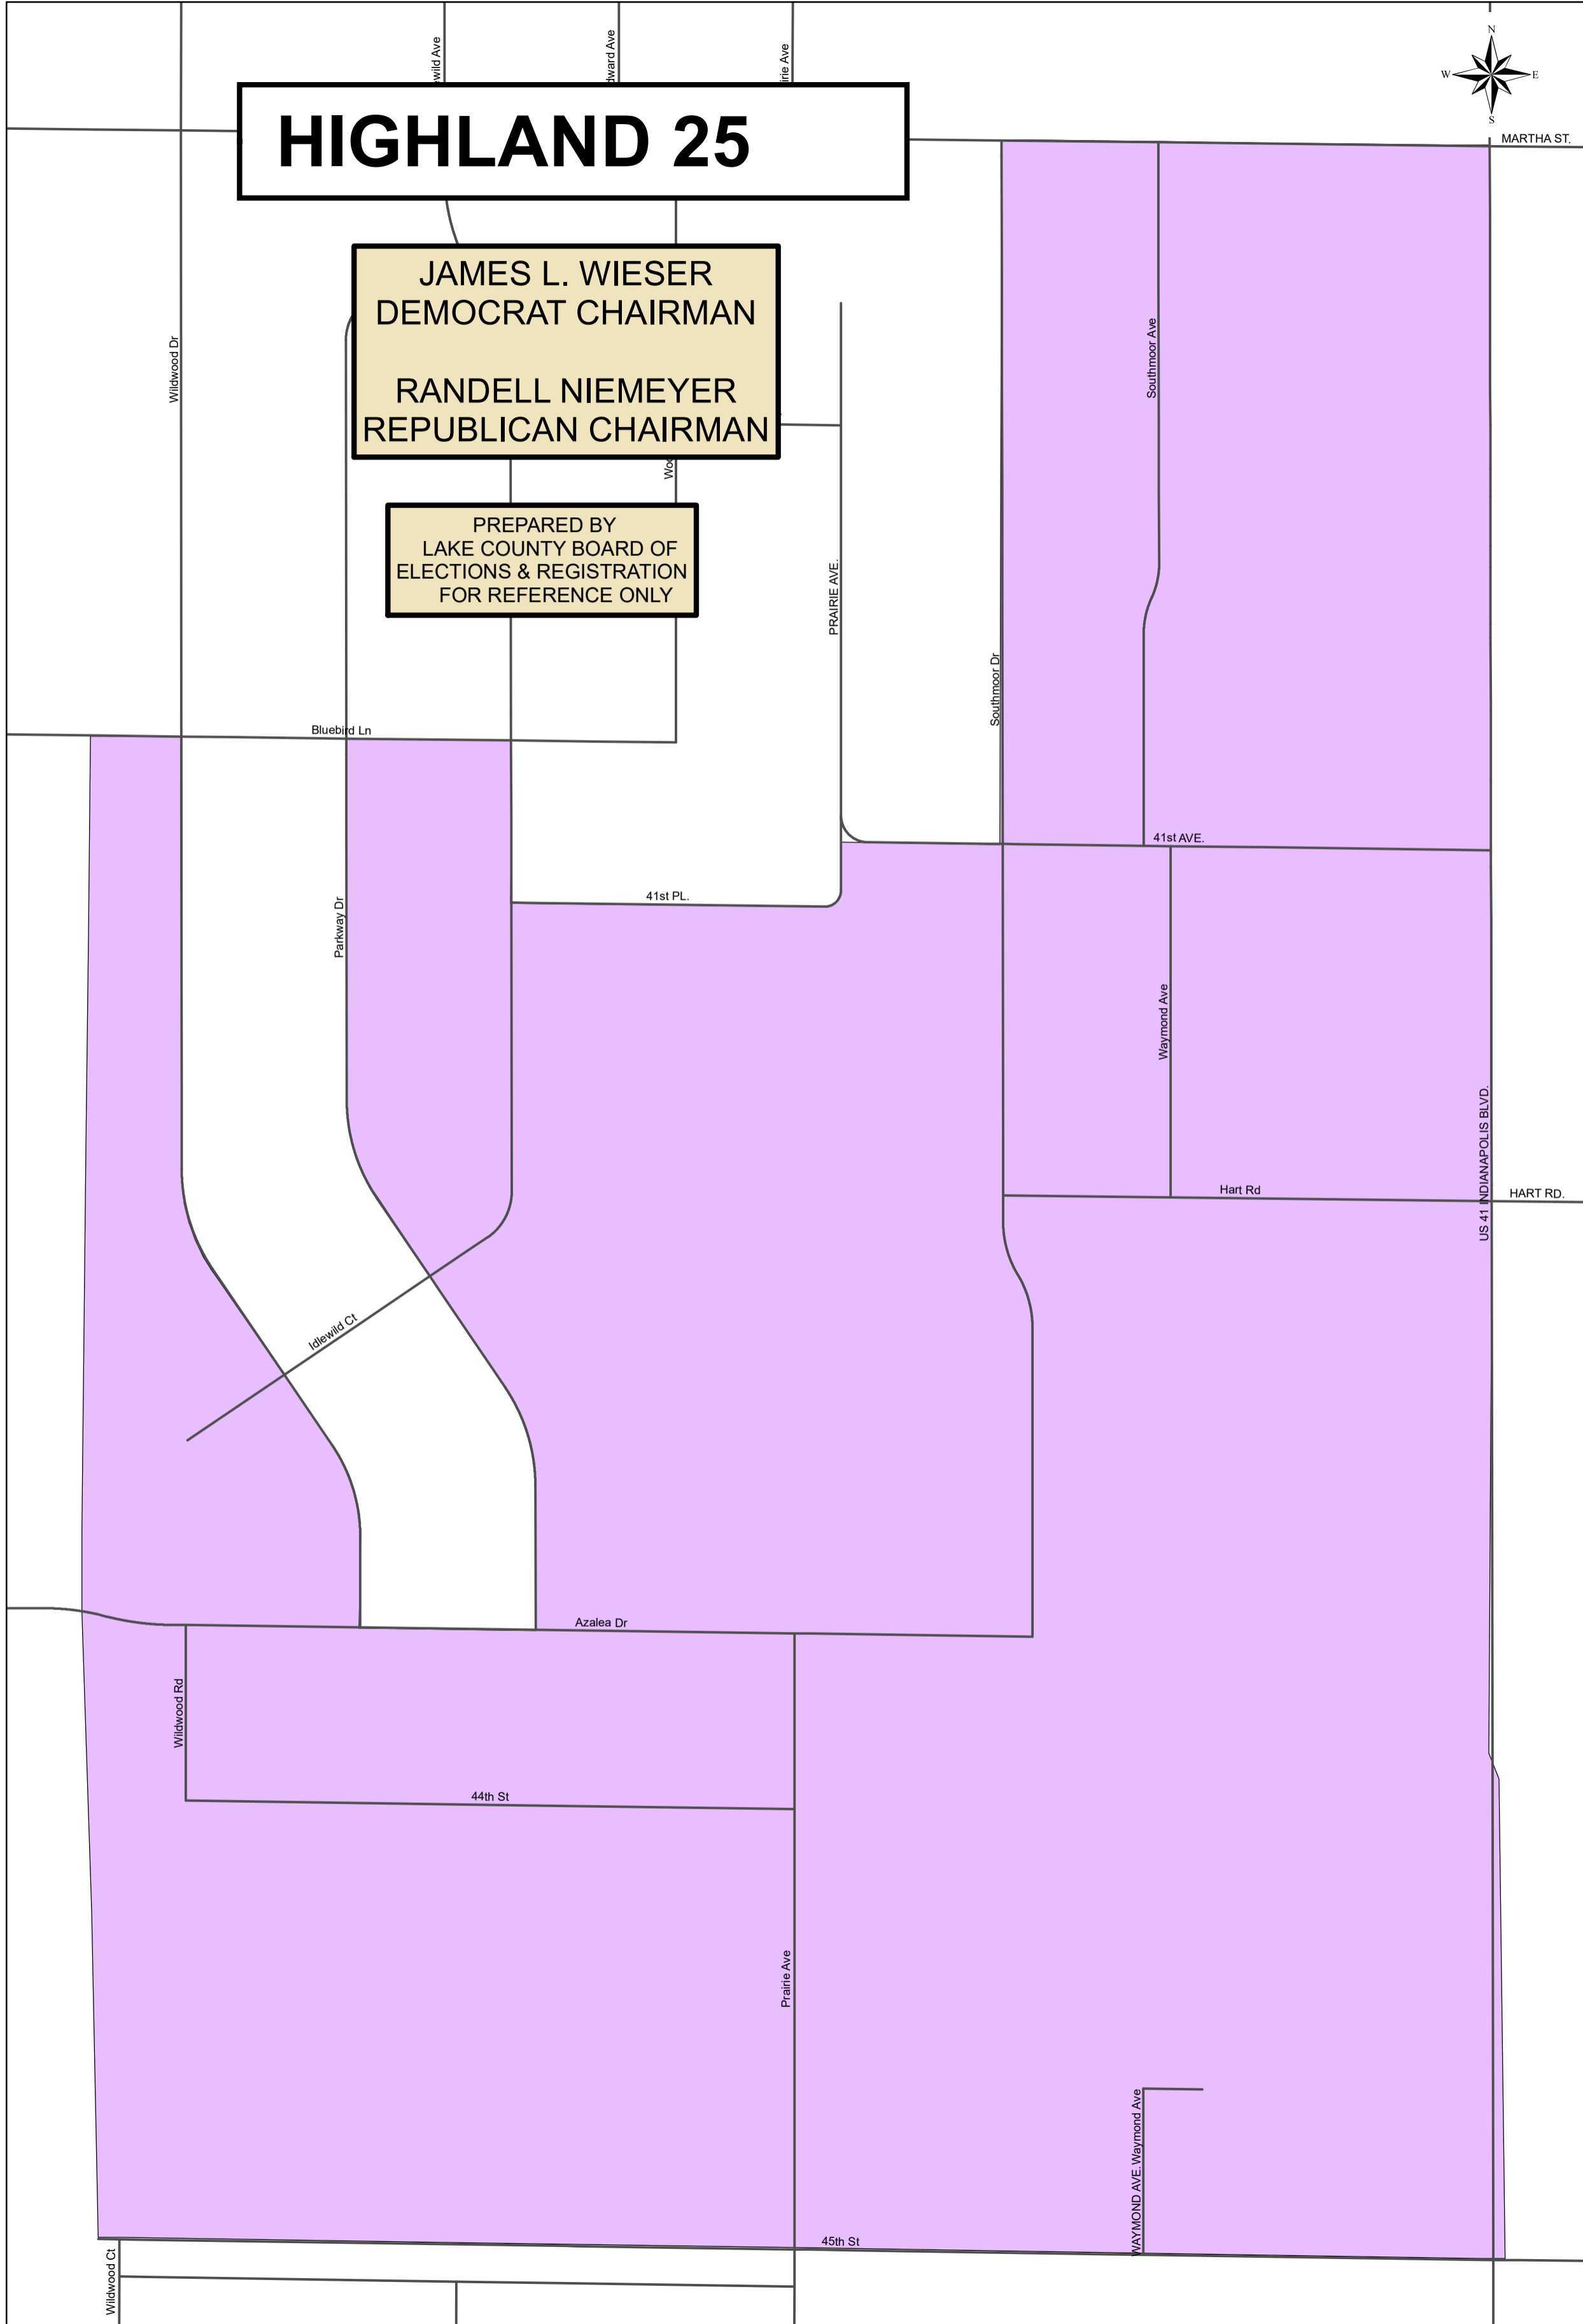

# HIGHLAND 25

JAMES L. WIESER  
DEMOCRAT CHAIRMAN

RANDELL NIEMEYER  
REPUBLICAN CHAIRMAN

PREPARED BY  
LAKE COUNTY BOARD OF  
ELECTIONS & REGISTRATION  
FOR REFERENCE ONLY

Wildwood Dr

Wild Ave

Howard Ave

Prairie Ave

MARTHA ST.

JAMES L. WIESER  
DEMOCRAT CHAIRMAN

RANDELL NIEMEYER  
REPUBLICAN CHAIRMAN

PREPARED BY  
LAKE COUNTY BOARD OF  
ELECTIONS & REGISTRATION  
FOR REFERENCE ONLY

Wild Ave

PRAIRIE AVE.

Southmoor Ave

Bluebird Ln

Southmoor Dr

41st AVE.

41st PL.

Parkway Dr

Waymond Ave

Hart Rd

US 41 INDIANAPOLIS BLVD.

HART RD.

Idlewild Ct

Azalea Dr

Wildwood Rd

44th St

Prairie Ave

45th St

WAYMOND AVE, Waymond Ave

Wildwood Ct